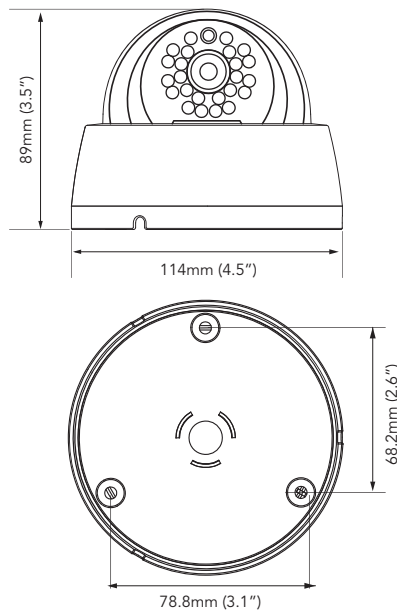

# AVC-DT91FLT(-BK)

1080P HD-TVI IR INDOOR DOME CAMERA

HD-TVI  
CAMERA

## FUNCTIONS

- TVI Solution
- 1/2.9" 2.4 Megapixel Sony Exmor CMOS
- Full HD 1080P
- 3.6mm MP Fixed Lens (ICR)
- 24 IR LEDs (Up to 60ft.)
- 0.02Lux (F1.2)
- ICR Filter Change Function
- 3-Axis Bracket
- DC 12V (±10%)
- Also available in black : AVC-DT91FLT-BK

## DIMENSIONS

Unit : mm(inch)